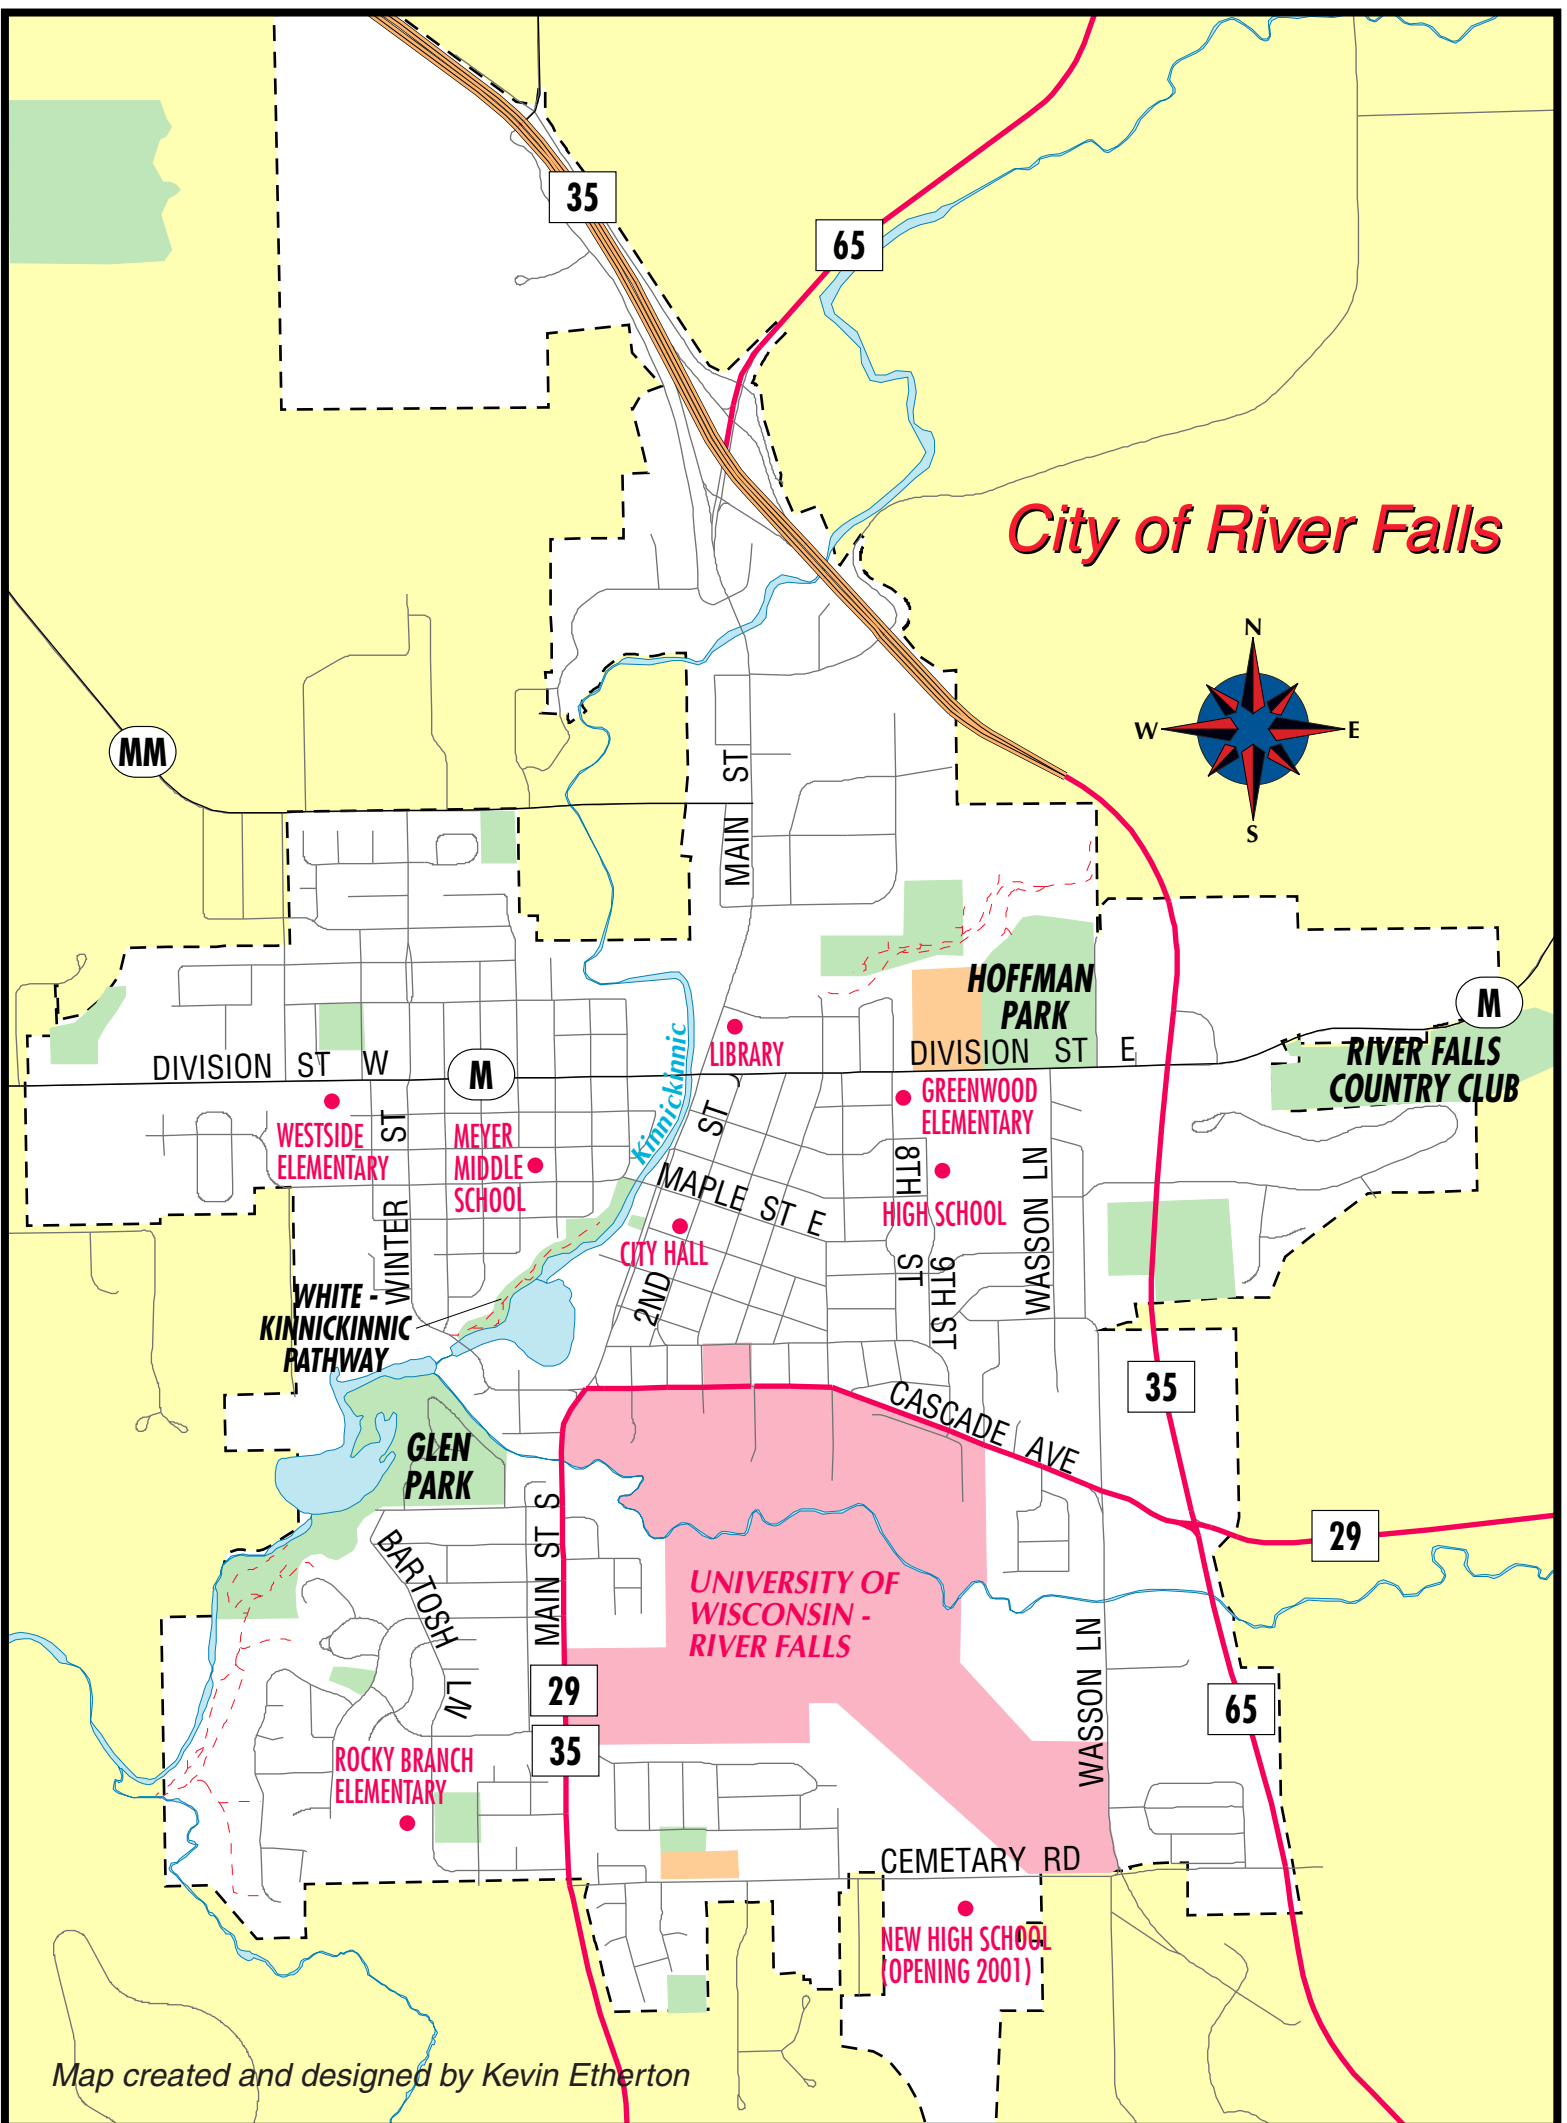

City of River Falls

Map created and designed by Kevin Etherton